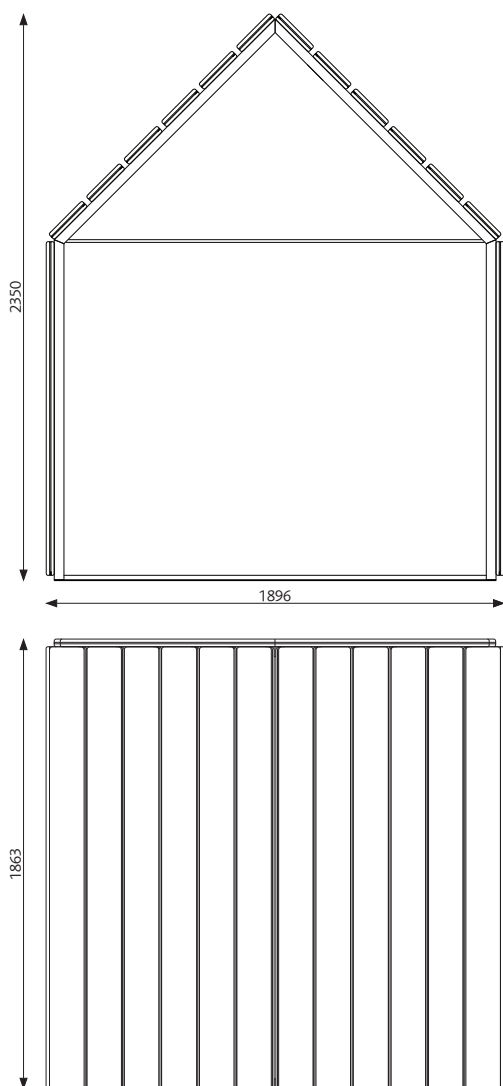

PRODUCT SHEET / 2022 01 25

Barn 235

Open Pods

Design: Kauppi & Kauppi

Barn 235

Open Pods

Design: Kauppi & Kauppi

A stripped, slightly smaller / lower variant of Barn 270 which is developed for projects where the ceiling height is about 2.40 m. The design has a clear horizontal expression, inspired by the landscape of Swedish Lapland. The system is based on acoustic panels of fabric, mounted at consistent distances, giving the furniture a balanced combination of sound absorption and transparency, for large-scale repetition in public interiors. For Barn 235, there are fixed benches and desks that can also be supplemented afterwards.

DIMENSIONS

Barn 270

Width: 1896 mm
 Depth: 1863 mm (incl gable)
 1830 mm (excl gable)
 Height: 2350 mm

DESCRIPTION

Barn 235 has a white metal frame in 40 mm square tubes which stands on a frame in flat iron. The parts are coupled with hidden connection angles. Panels that form walls and roof are hooked onto the frame.

Panels: 19 mm lightweight MDF with 6 mm polyether and fabric. The nails are covered with a decorative piping cord.

Metal frame: Powder coated NCS S 0500-N White
 100% recyclable material.

Mounting: (2 persons) ceiling height at least 240 cm

Ash with rounded edge in clear lacquered MDF, column stand white.

Height 740 mm.

Work

Worktop 1800 x 700 x 25 mm. Ash with rounded edge in clear lacquered MDF. Height 740 mm. Fixed mounted.

Other options

Carpet: Ogeborg Foris / Essential 1031 (5.8 mm) molded.