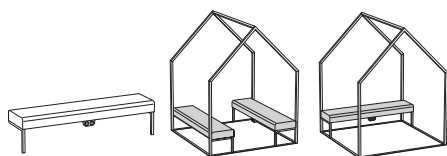

Panels: 19 mm lightweight MDF with 6 mm polyether and fabric. The nails are covered with a decorative piping cord.

Metal frame: Powder coated NCS S 0500-N White
 100% recyclable material.

Mounting: (2 persons) ceiling height at least 240 cm

The frame is screwed together with hidden connecting angles. The panels are hooked with neck braces on the outside of the body. Full stability is achieved when all panels are mounted.

DESIGNS

Gable open, roof solid

Gable open, roof panels

Gable semi open,
 roof solid

Gable semi open,
 roof panels

Gable solid, roof solid

Gable solid, roof panels

Barn 235

Open Pods

Design: Kauppi & Kauppi

<https://glimakra.com/en/download/>.

OPTIONS

Sofa

Fabric-covered bench 1820 x 450 mm. Height 450 mm.

Fixed mounted.

Powerdot Bracket, 1 Power 2 USB/A 1 Charger, white.

Coupé table

550 x 550 mm or 550 x 1000 mm.