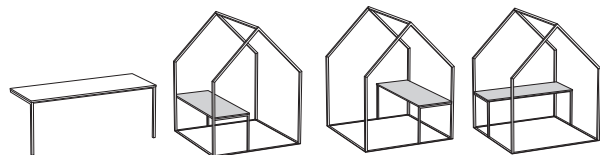

Panels: 19 mm lightweight MDF with 6 mm polyether and fabric. The nails are covered with a decorative piping cord.

Metal frame: Powder coated NCS S 0500-N White
 100% recyclable material.

Mounting: (2 persons) ceiling height at least 240 cm

FABRIC AND PIPING

Barn 235 are only upholstered with fabrics that are 170 cm wide. The bench is only upholstered in furniture fabrics that meet Möbelfakta's requirements.

See Product sheet Fabric and Piping.pdf for our standard fabrics, the sheet is available here:

<https://glimakra.com/en/download/>.

OPTIONS

Sofa

Fabric-covered bench 1820 x 450 mm. Height 450 mm.

Fixed mounted.

Powerdot Bracket, 1 Power 2 USB/A 1 Charger, white.

Coupé table

550 x 550 mm or 550 x 1000 mm.

Ash with rounded edge in clear lacquered MDF, column stand white.

Height 740 mm.

Work

Worktop 1800 x 700 x 25 mm. Ash with rounded edge in clear lacquered MDF. Height 740 mm. Fixed mounted.

Other options

Carpet: Ogeborg Foris / Essential 1031 (5.8 mm) molded.