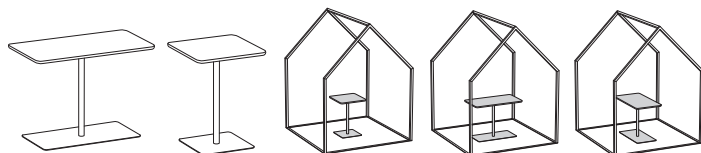

Panels: 19 mm lightweight MDF with 6 mm polyether and fabric. The nails are covered with a decorative piping cord.

Metal frame: Powder coated NCS S 0500-N White
 100% recyclable material.

Mounting: (2 persons) ceiling height at least 240 cm

<https://glimakra.com/en/download/>.

OPTIONS

Sofa

Fabric-covered bench 1820 x 450 mm. Height 450 mm.

Fixed mounted.

Powerdot Bracket, 1 Power 2 USB/A 1 Charger, white.

Coupé table

550 x 550 mm or 550 x 1000 mm.

Ash with rounded edge in clear lacquered MDF, column stand white.

Height 740 mm.

Work

Worktop 1800 x 700 x 25 mm. Ash with rounded edge in clear lacquered MDF. Height 740 mm. Fixed mounted.

Other options

Carpet: Ogeborg Foris / Essential 1031 (5.8 mm) molded.